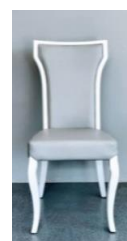

Alethea Chair