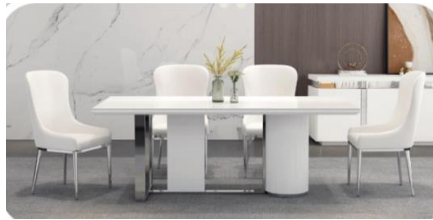

Dining Room - CARMEN

11677DTLWT	CARMEN Dining Table Gloss White & Metal Silver	L2000 x W1000 x H760	14990/10490
11367DCWT	AMARA Dining Chair Metal Frame Silver in White PU	L620 x D520 x H1000	3290/2690
	7 PCS Dining Table & Chair set 30% OFF		34730/24290
	9 PCS Dining Table & Chair set 30% OFF		41310/28890
90547-DNWT	CONTESSA Server/Sideboard Gloss White & Metal Silver	L1800 x W400 x H800	9990/9290
90547-WMWT	CONTESSA Wall Mirror Gloss White & Metal Silver	L1800 x D25 x H700	3990/3590
90572-DP	CONTESSA Display Cabinet Gloss White & Silver	L1000 x D400 x H1900	13990/10990