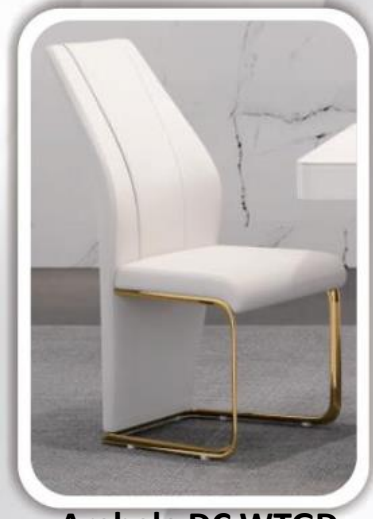

L1200 x W600 x H400

Dining Chair

Arabela DC BKGD
11277-DCBK
L450 x W660 x H990

Arabela DC WICH
11269-DCWT
L450 x W660 x H990

Arabela DC WTGD
11240-DCWT
L450 x W660 x H990

Bianca DC WTGD
11347-DCWT
L600 x W590 x H990