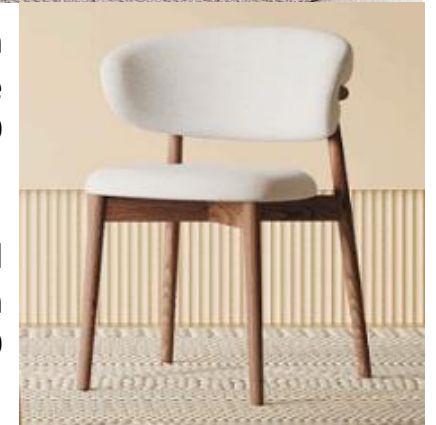

APERITIVO Chair Solid Ash Wood
Upholstered in Cotton Linen
W460 x D500 x H800