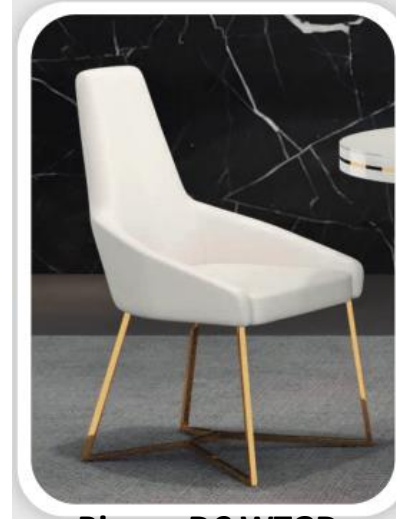

L1200 x W600 x H400

Dining Chair

Arabela DC BKGD
11277-DCBK
L450 x W660 x H990

Arabela DC WICH
11269-DCWT
L450 x W660 x H990

Arabela DC WTGD
11240-DCWT
L450 x W660 x H990

Bianca DC WTGD
11347-DCWT
L600 x W590 x H990