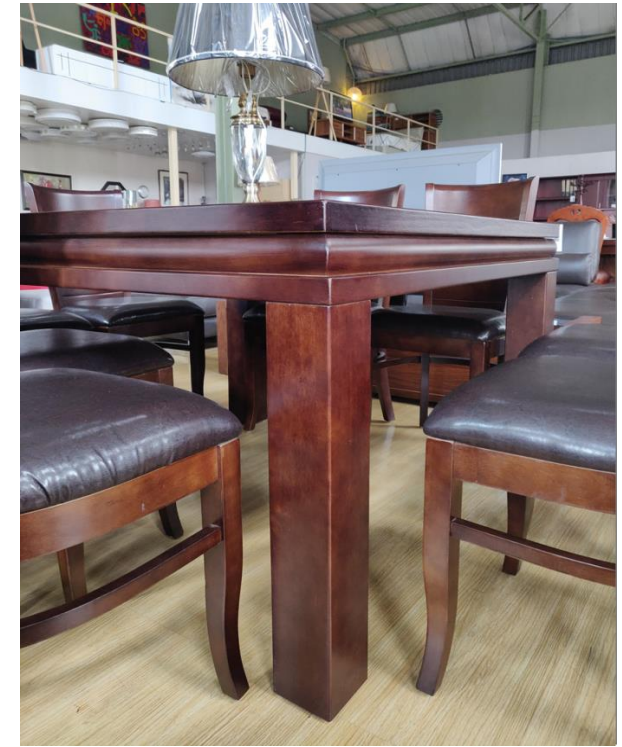

Arble
Extendable Table Solid Wood 8-12 seats
L1300/2400 x W1300 x H780