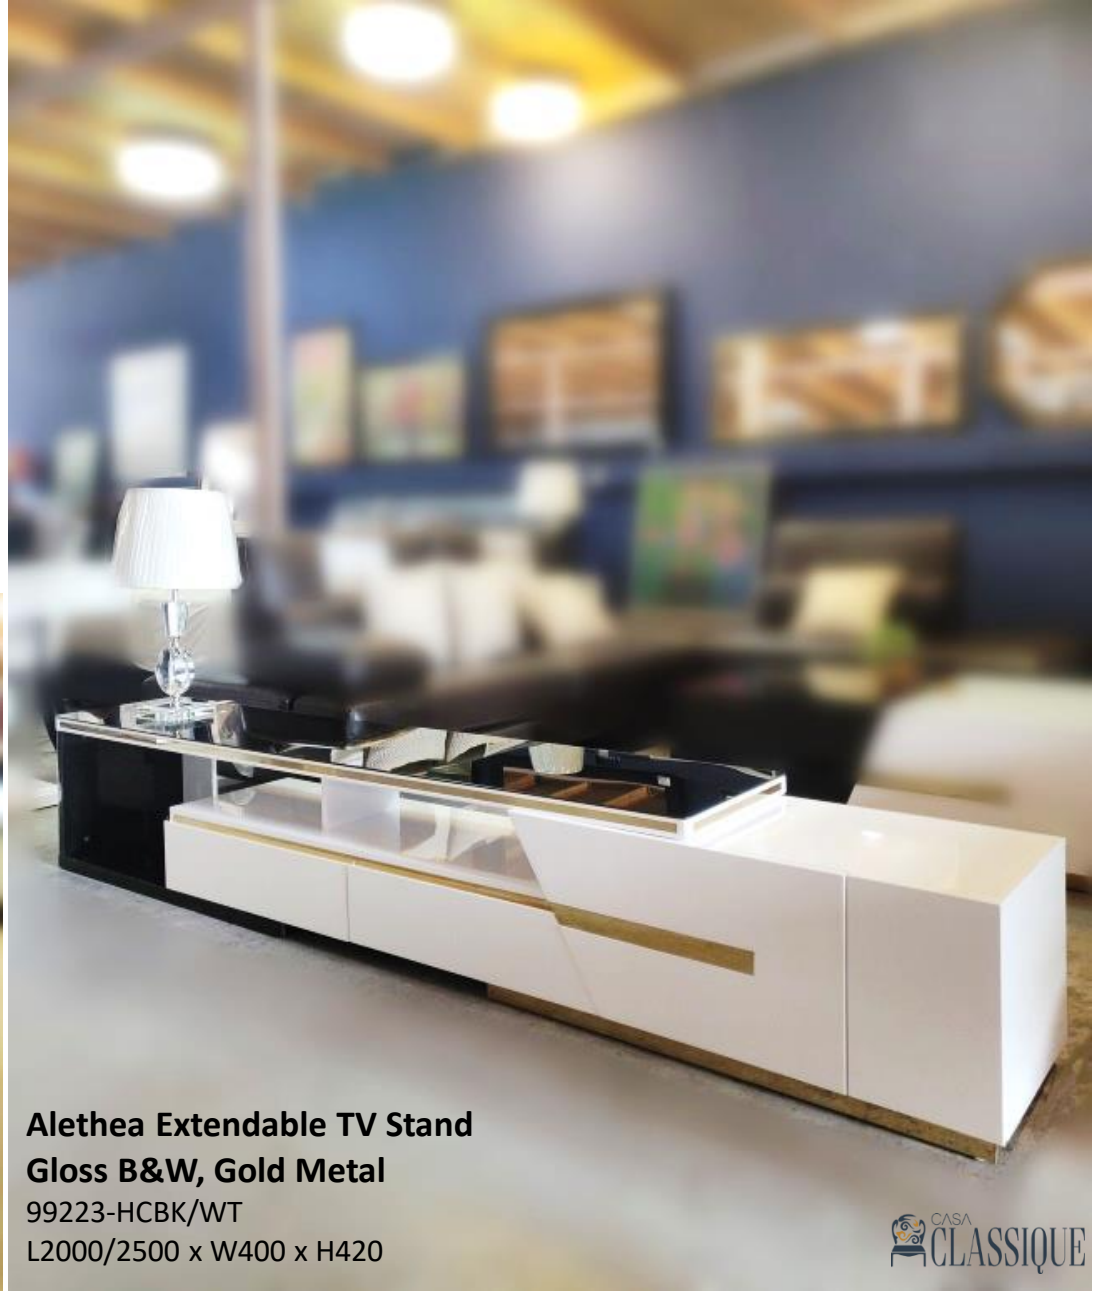

Living room - Alethea Extendable TV Stand and Coffee Table

Alethea Extendable TV Stand Gloss B&W, Gold Metal

99223-HCBK/WT
L2000/2500 x W400 x H420

Alethea Coffee Table Gloss B&wW Gold Metal

99222-CTBK/WT
L1200 x W700 x H400

Alessandra Gold Nesting Table Square, Metal Fame w/Glass Top in Cream White

99081-NTGD

500Wx510H/440Wx470H/400Wx430H

Living room - Alethea Extendable TV Stand and Coffee Table

Alethea Coffee Table
Gloss B&W, Gold Metal
99222-CTBK/WT
L1200 x W700 x H400

Alethea Extendable TV Stand
Gloss B&W, Gold Metal
99223-HCBK/WT
L2000/2500 x W400 x H420

Living room - Amelia Extendable TV Stand and Coffee Table

Amelia Extendable TV Stand Gloss White

99866-HCWT

L2200/2800 x W400 x H450