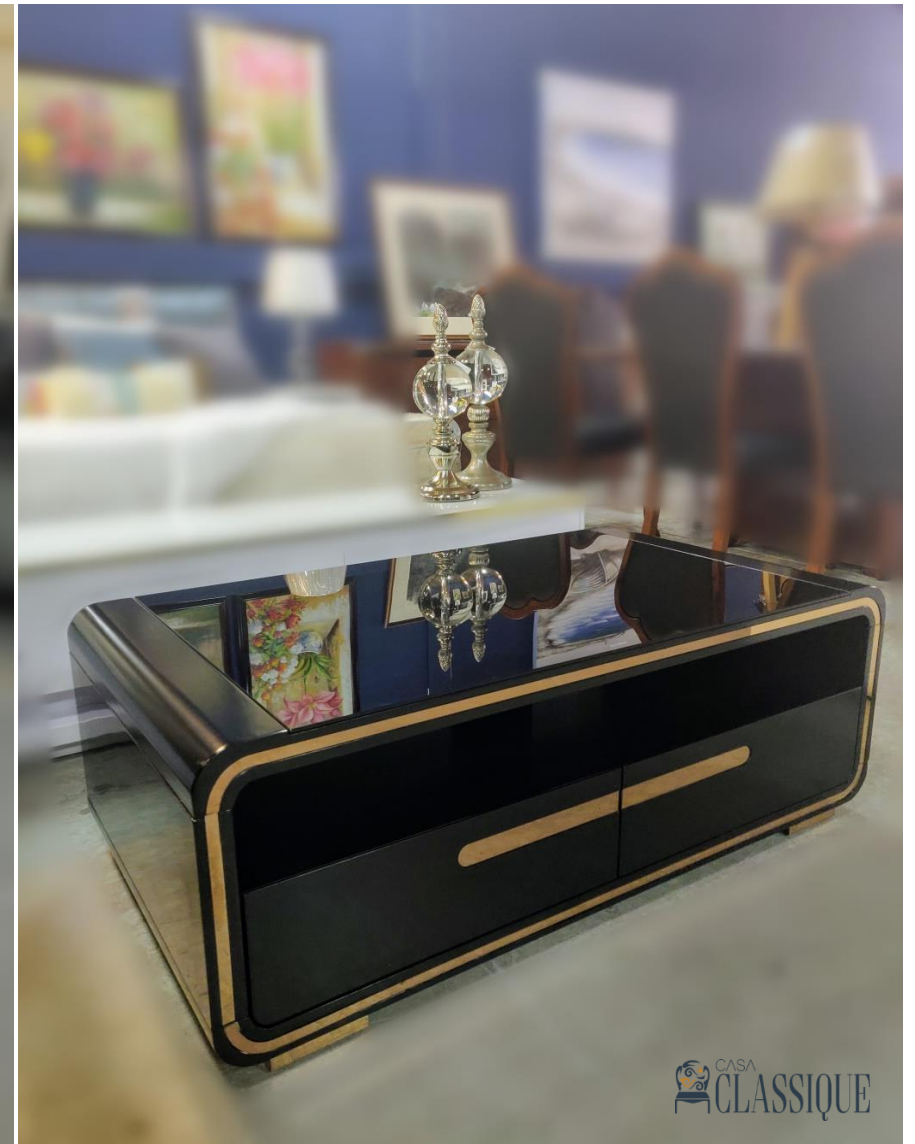

Gloss Black, Gold Metal

99125-CTBK

L1100 x W600 x H400

CASA
CLASSIQUE

Living room - Archer Black TV Stand and Coffee Table

Archer TV Stand Gloss Black, Gold Metal

99126-HCBK
L2000 x W400 x H420

Archer Coffee Table Gloss Black, Gold Metal