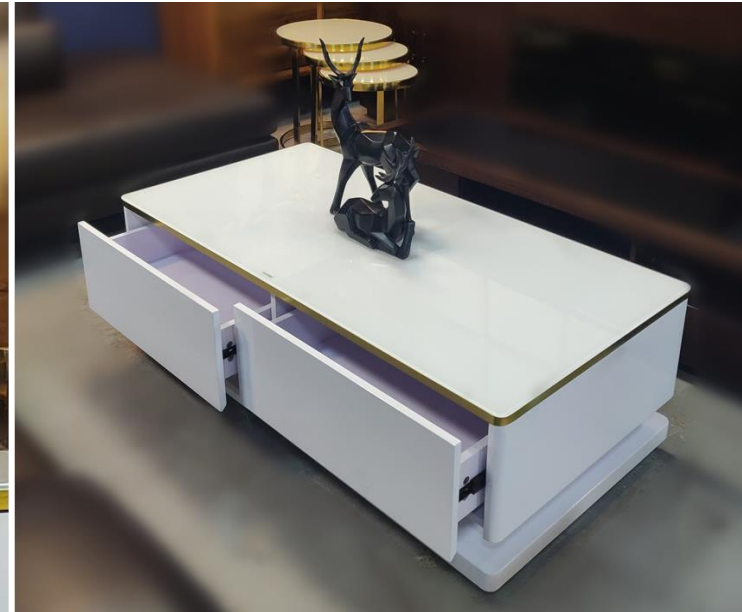

Living room - Aida TV Stand and Coffee Table

Aida TV Stand
Gloss White & Silver Metal
99288-HCWT
L2000 x W400 x H420

Aida Coffee Table
Gloss White & Silver Metal
99287-CTWT
L1100 x W600 x H400

Living room - Alessandra W&G TV Stand, Coffee Table & Nesting Table

**Alessandra
Nesting Table
Round Gold metal
w/Glass Top**
99080--NTWTGD
500Wx510H
440Wx470H
400Wx430H

**Alessandra
TV Stand Gloss White & Gold Metal**
99769B-HCWT
L2000 x W400 x H450

**Alessandra
Coffee Table Gloss White & Gold Metal**
99768B-CTWT
L1200 x W600 x H420

Living room - Alessandra W&G TV Stand, Coffee Table & Nesting Table

Alessandra TV Stand Gloss White Gold Metal

99769B-HCWT

L2000 x W400 x H450

**Alessandra
Coffee Table
Gloss White
Gold Metal**

99768B-CTWT
L1200 x W600 x
H420

Living room - Alethea Extendable TV Stand and Coffee Table

Alethea Extendable TV Stand Gloss B&W, Gold Metal

99223-HCBK/WT
L2000/2500 x W400 x H420

Alethea Coffee Table Gloss B&wW Gold Metal

99222-CTBK/WT
L1200 x W700 x H400